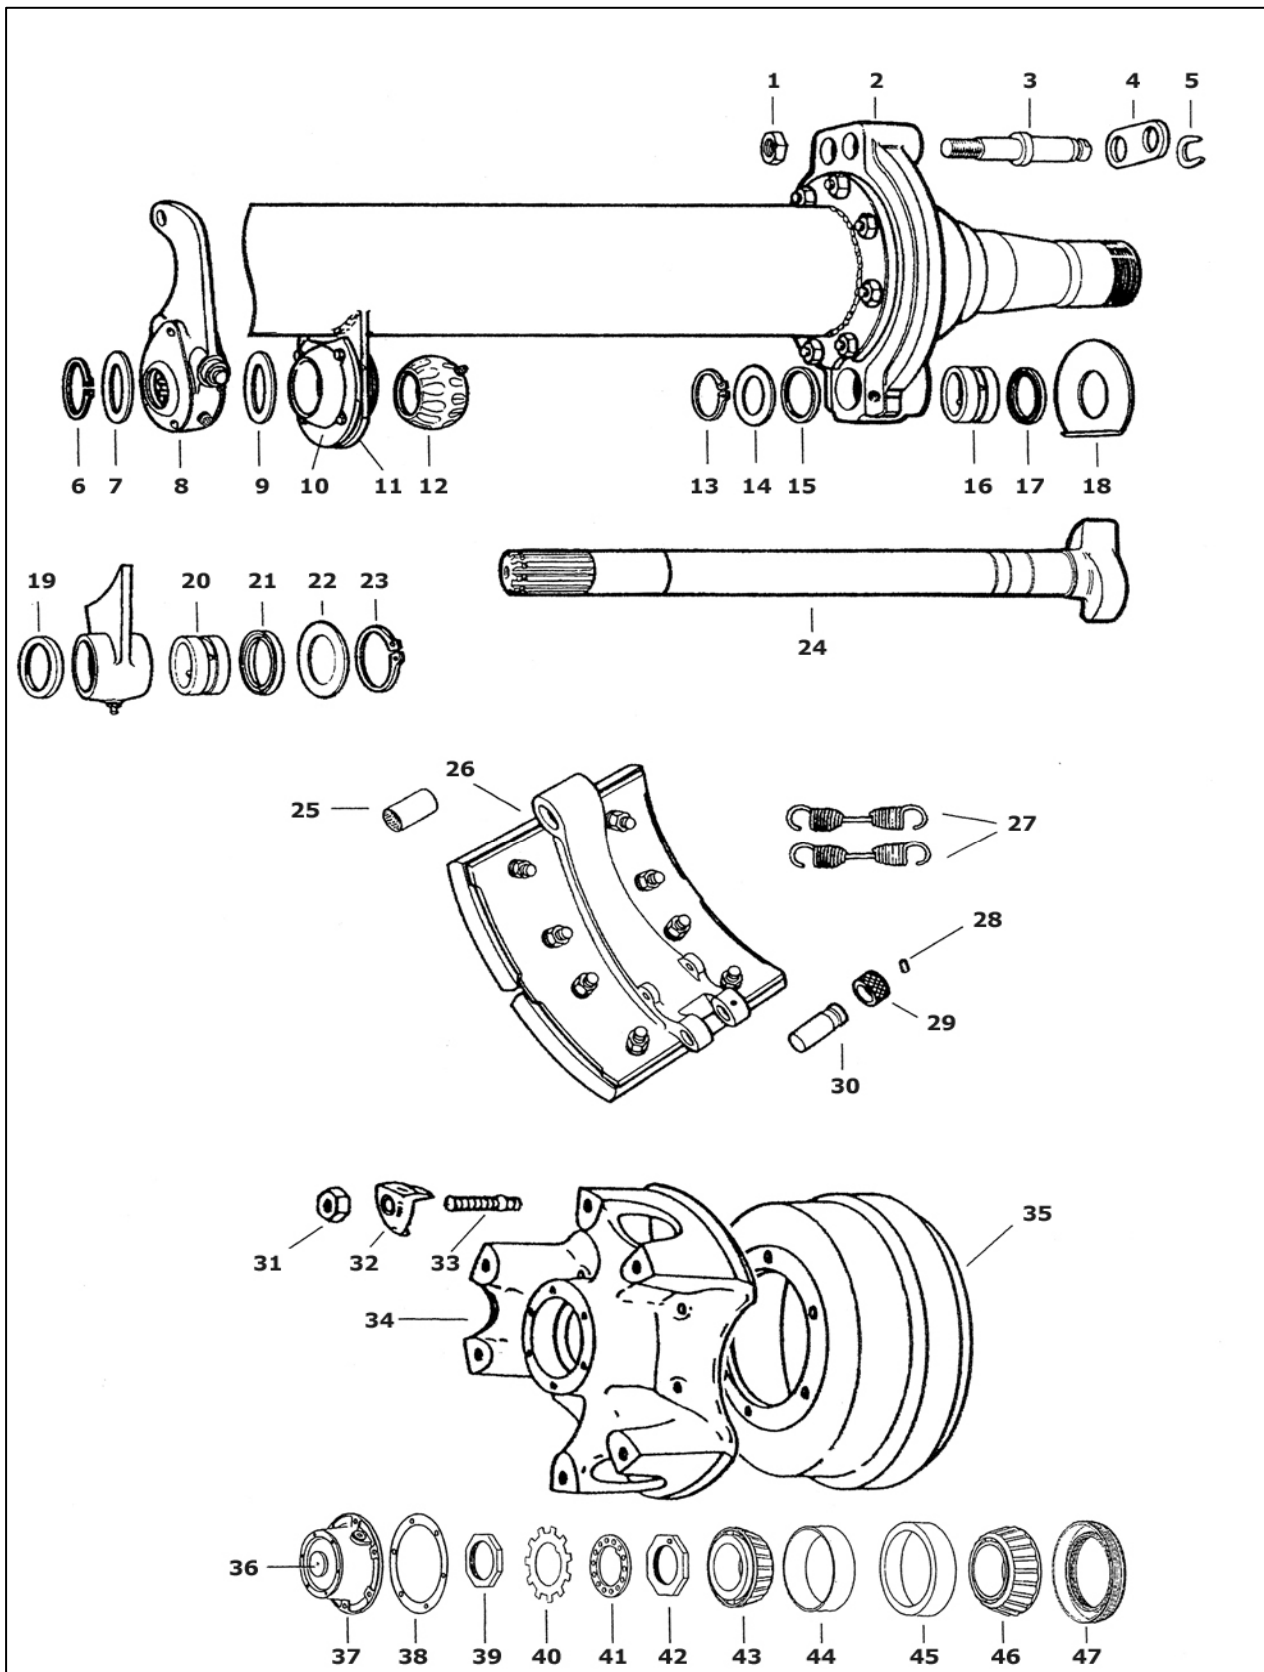

Dana, Spicer, Standard Forge Early Axle 12-1/4" x 7-1/2" Brakes (Cast Shoes)

Dana, Spicer, Standard Forge Early Axle 12-1/4" x 7-1/2" Brakes (Cast Shoes)

Item:	Part No:	Description:	Item:	Part No:	Description:
1	FP34.1536	LOCK NUT			ITEM 47
2	N/A	SPIDER (FP36.1653)	FP747400		SEAL BARRIER TYPE
3	FP15.538	ANCHOR PIN	ZCR40136		SEAL CR
4	FP34.1538	PLATE	ZST307-0713		SEAL STEMCO
5	FP34.1543	LOCK RING			
6*	FP29.1301	CIRCLIP			CAMSHAFT KITS
7*	FP29.1308	WASHER	FP3108		CAMSHAFT CIRCLIP AND WASHER KIT
8	FP5020	SLACK ADJUSTER 1-1/2" X 10 SPLINE	FP43.7033		CAMSHAFT BUSH KIT
9*	FP29.1308	WASHER			CONSISTS OF ITEMS MARKED *
10	FP30.1357	BRACKET & BUSH ASSY			
11	N/A	PLATE			
12*	FP27.1195	INNER CAM BUSH			
13*	FP29.1301	CIRCLIP			
14*	FP29.1308	WASHER			
15*	FP29.1269	SEAL			
16*	FP28.1232	OUTER CAM BUSH			
17*	FP29.1269	SEAL			
18*	FP29.1319	WASHER			
19*	FP29.1269	SEAL			
20	FP28.1233	INNER CAM BUSH			
21*	FP29.1269	SEAL			
22A*	FP29.1308	WASHER 16GA			
22B*	FP29.1307	WASHER 21GA			
23*	FP29.1301	CIRCLIP			
24	FP2075	CAMSHAFT LH 21-1/2" 10 SPLINE			
24	FP2076	CAMSHAFT RH 21-1/2" 10 SPLINE			
25	FP23.1027	BUSH			
26	FP21.928	UNLINED BRAKE SHOE (CAST)			
27	FP19.857	RETURN SPRING			
28	FP34.1540	GRUB SCREW			
29	FP32.1435	SMOOTH ROLLER			
29	FP32.1436	SMOOTH ROLLER (1/8" O/S)			
30	FP32.1440	PIN ROLLER			
31	FP6002	WHEEL NUT 3/4"			
32	FP6051	WHEEL CLAMP			
33	FP6001	WHEEL STUD 3/4"			
34	ZTFST322	HUB ASSY (8315)			
35	ZTFDT108A	BRAKE DRUM			
36	ZST359-5990	PLUG			
37	ZST343-4009	HUB CAP			
38	ZST330-3009	HUB CAP GASKET			
39	FP12.393	OUTER LOCK NUT			
40	FP12.394	LOCK TAB WASHER			
41	FP12.392	LOCK WASHER			
42	FP12.391	INNER NUT			
43	TMHM212049	CONE OUTER			
44	TMHM212011	CUP OUTER			
45	TM653	CUP INNER			
46	TM663	CONE INNER			
47	SEE TABLE	OIL & GREASE SEALS			