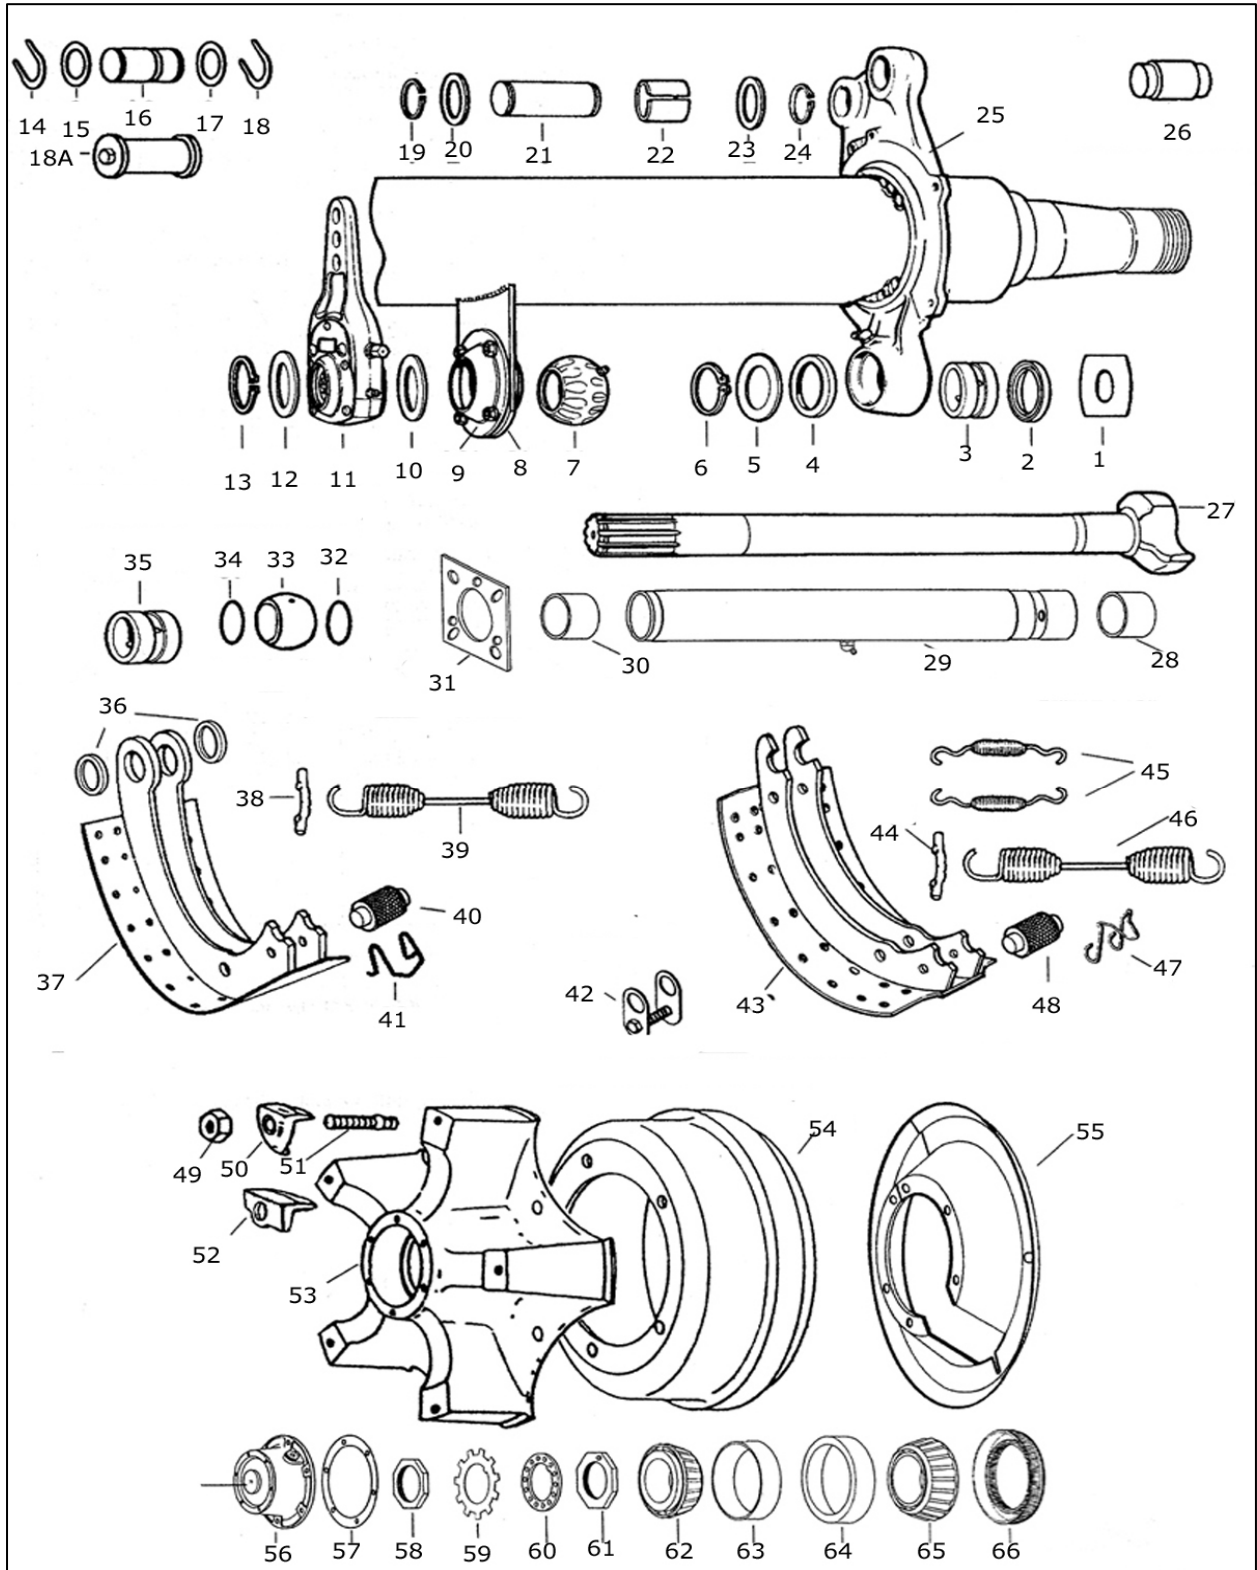

Dana Spicer D21, D22, K21 and K22 Axles

Dana Spicer D21, D22, K21 and K22 Axles

Item	Part No:	Description:	Item	Part No:	Description:
1	FP29.1319	D WASHER	53	ZTFST301	HUB ASSY
2*	FP29.1269	SEAL CAMSHAFT	54A	ZTFDM185	BRAKE DRUM 5 + 6 Hole 11" PCD
3*	FP28.1232	CAM BUSHING	54B	ZTFWSDT580AD	HUB AND DRUM ASSEMBLY
4*	FP29.1269	SEAL CAMSHAFT	55	FP33.1476A	DUST SHIELD
5*	FP29.1308	WASHER	56A	ZST343-4009	HUB CAP STEMCO TYPE
6*	FP29.1301	CIRCLIP CAMSHAFT	56B	FPMC905	HUB CAP GENERIC TYPE
7*	FP27.1195	BUSH CAM INNER	56C	ZST359-5990	HUB CAP PLUG
8	N/A	PLATE	57	ZST330-3067	HUB CAP GASKET
9	FP30.1357	CAM BUSH BRACKET	58	FP12.393	NUT OUTER
10*	FP29.1307	WASHER	59	FP12.394	LOCK WASHER STAR TYPE
11	FP5020	SLACK ADJUSTER 1-1/2" X 10 SPLINE	60	FP12.392	LOCK WASHER AXLE GP
12*	FP29.1307	WASHER	61	FP12.391	NUT AXLE INNER GP
13*	FP29.1301	CIRCLIP	62	TMHM212049	OUTER CONE
14	FP34.1525	CIRCLIP	63	TMHM212011	OUTER CUP
15	FP35.1580	WASHER ANCHOR PIN	64	TM653	INNER CUP
16	FP15.527	ANCHOR PIN OLD STYLE	65	TM663	INNER CONE
17	FP35.1580	WASHER	66	SEE TABLE	SEAL
18	FP34.1525	CIRCLIP	ITEM 40 AND 48		
18A	FP3200	ANCHOR PIN SHORT		FP32.1425	CAM ROLLER SMOOTH STD
18B	FP3304	ANCHOR PIN LONG		FP32.1426	CAM ROLLER SMOOTH 1/8" OS
19	FP34.1525	CIRCLIP		FP32.1427	CAM ROLLER SMOOTH 1/4" OS
20	FP35.1580	WASHER ANCHOR PIN		FP32.1428	CAM ROLLER KNURLED STD
21	FP15.527	ANCHOR PIN STANDARD		FP32.1428A	CAM ROLLER KNURLED 1/8" OS
22	FP3207B	BUSH BI METAL ANCHOR PIN		FP32.1428B	CAM ROLLER KNURLED 1/4" OS
23	FP35.1580	WASHER ANCHOR PIN	ITEM 66		
24	FP34.1525	CIRCLIP		FP755400	SEAL BARRIER TYPE D22
25	N/A	SPIDER		ZCR46305	SEAL CR D22
26	FP15.542	ANCHOR PIN Q ROCKWELL		ZST307-0743	SEAL STEMCO D22
27A	FP2003	CAMSHAFT LH 1-1/2" 10 SPLINE		FP747400	SEAL BARRIER TYPE D21, K21
27B	FP2004	CAMSHAFT RH 1-1/2" 10 SPLINE		ZCR40136	SEAL CR D21, K21
28	FP06115	CAM TUBE BUSH		ZST307-0713	SEAL STEMCO D21, K21
29	FP31.1401	CAMTUBE GEN PURPOSE	CAMSHAFT KITS		
30	FP06115	CAM TUBE BUSH		FP3108	CAMSHAFT WASHER KIT
31	FP31.1405	PLATE CAM		FP43.7032	CAMSHAFT BUSH KIT
32	FP27.1208	O RING (EARLY)	BRAKE SHOE HARDWARE KIT		
33	FP27.1191	INNER CAM BUSH (EARLY)		FP3332	BRAKE KIT SMOOTH ROLLER P TYPE
34	FP27.1208	O RING (EARLY)		FP3332ES	BRAKE KIT KNURLED ROLLER P TYPE
35A	FP28.1232	BUSH NYLON (OPTIONAL WITH 35B)		FP3332K	BRAKE KIT KNURLED ROLLER P TYPE
35B	FP28.1231	BUSH BRONZE (OPTIONAL WITH 35A)		FP3332KES	BRAKE KIT KNURLED ROLLER P TYPE
36	FP3302	WASHER SUPPORT		FP3333	BRAKE KIT SMOOTH ROLLER Q TYPE
37	FP21.889	BRAKE SHOE U/LINED GP		FP3333HD	BRAKE KIT SMOOTH ROLLER Q TYPE
38	FP20.881	PIN RETURN SPRING		FP3333HDK	BRAKE KIT KNURLED ROLLER Q TYPE
39	FP19.853	RETURN SPRING GP		FP3333K	BRAKE KIT KNURLED ROLLER Q TYPE
40	SEE TABLE	CAM ROLLER		FP3333LS	BRAKE KIT SMOOTH ROLLER Q TYPE
41	FP34.1529	ROLLER RETAINER SPRING TYPE			
42	FP3415	ROLLER RETAINER BOLT TYPE			
43	FP21.898	BRAKE SHOE U/LINED GP QC			
44	FP20.881	PIN RETURN SPRING			
45	FP19.860	RETAINER SPRING QC			
46	FP19.856	RETURN SPRING QC			
47	FP34.1532	RETAINER CAM ROLLER			
48	SEE TABLE	CAM ROLLER			
49	FP6002	NUT 3/4"			
50	FPTF60	WHEEL CLAMP			
51	FP6001	STUD 3/4"			
52	FPTF62	WHEEL CLAMP MALCO TYPE