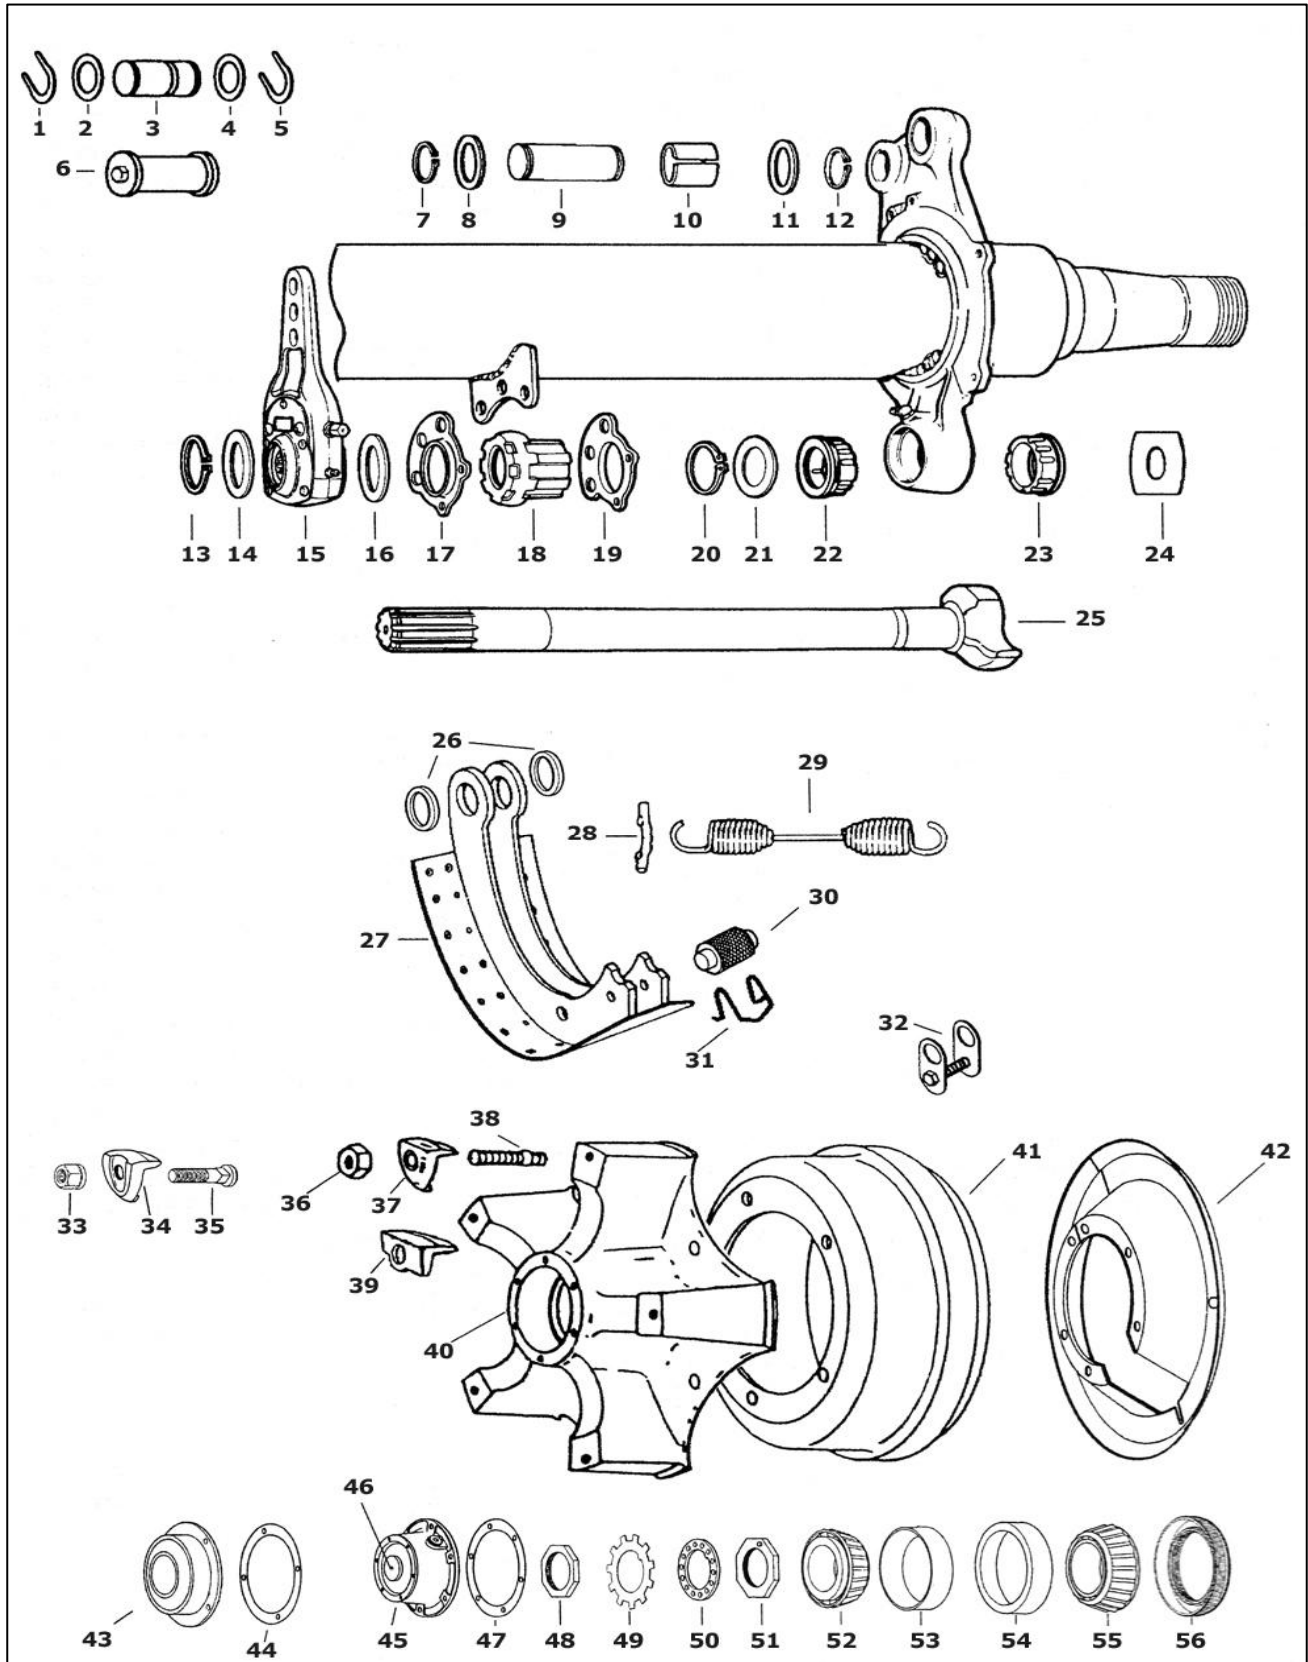

GP Axles (Early Type)

Haulmark, McGrath, Rockwell, Rubery Owen

16-1/2" X 7" Brakes

GP Axles (Early Type)

Haulmark, McGrath, Rockwell, Rubery Owen

16-1/2" X 7" Brakes

Item:	Part No:	Description:	Item:	Part No:	Description:
1	FP34.1525	CIRCLIP	50	FP12.392	LOCK WASHER
2	FP35.1580	WASHER	51	FP12.391	NUT AXLE INNER GP
3	FP15.527	ANCHOR PIN	52	TMHM212049	OUTER CONE
4	FP35.1580	WASHER	53	TMHM212011	OUTER CUP
5	FP34.1525	CIRCLIP	54	TM653	INNER CUP (E & L)
6A	FP3200	ANCHOR PIN SHORT 2-1/4"	55A	TM663	INNER CONE (EARLY)
6B	FP3304	ANCHOR PIN LONG 2-13/16"	55B	TM665A	INNER CONE (LATE)
7	FP34.1525	CIRCLIP	56	SEE TABLE	OIL SEAL
8	FP35.1580	WASHER			
9	FP15.527	ANCHOR PIN STD			
10	FP3207B	ANCHOR PIN BUSH			ITEM 56
11	FP35.1580	WASHER		FP747400	BARRIER SEAL (663 CONE)
12	FP34.1525	CIRCLIP		ZCR40136	CR SEAL
13	FP29.1301	CIRCLIP		ZST307-0713	STEMCO SEAL
14	FP29.1308	WASHER		FP749400	BARRIER SEAL (665A CONE)
15	FP5020	SLACK ADJUSTER 1-1/2" X 10 SPLINE		ZCR43752	CR SEAL
16	FP29.1308	WASHER		ZST307-0744	STEMCO SEAL
17	FP30.1362	BRACKET			
18	FP27.1200	BUSH			
19	FP30.1362	BRACKET			CAMSHAFT KITS
20	FP29.1301	CIRCLIP		FP3108	CAMSHAFT WASHER KIT
21	FP29.1308	WASHER		FP43.7036	CAMSHAFT BUSH KIT
22	SEE ITEM 23	BUSH KIT			
23	FP28.1235K	BUSH KIT			BRAKE SHOE HARDWARE KIT
24	FP29.1319	D WASHER		FP3332	BRAKE KIT SMOOTH ROLLER P TYPE
25A	FP2003	CAMSHAFT LH 20-3/8" 10 SPLINE		FP3332ES	BRAKE KIT SMOOTH ROLLER P TYPE
25B	FP2004	CAMSHAFT RH 20-3/8" 10 SPLINE		FP3332K	BRAKE KIT KNURLED ROLLER P TYPE
26	FP3302	WASHER		FP3332KES	BRAKE KIT KNURLED ROLLER P TYPE
27	FP21.889	BRAKE SHOE		FP3333	BRAKE KIT SMOOTH ROLLER Q TYPE
28	FP20.881	PIN RETURN SPRING		FP3333HD	BRAKE KIT SMOOTH ROLLER Q TYPE
29	FP19.853	RETURN SPRING GP		FP3333HDK	BRAKE KIT KNURLED ROLLER Q TYPE
30	FP32.1425	CAM ROLLER STD		FP3333K	BRAKE KIT KNURLED ROLLER Q TYPE
31	FP34.1529	RETAINER		FP3333LS	BRAKE KIT SMOOTH ROLLER Q TYPE
32	FP3415	RETAINER KIT			
33	ZWT6004	NUT (EARLY McGRATH)			
34	ZWT6054	CLAMP (EARLY McGRATH)			
35	ZWT6003	STUD (EARLY McGRATH)			
36	FP6002	NUT 3/4"			
37	FPTF60	WHEEL CLAMP			
38	FP6001	STUD 3/4"			
39	FPTF61	CLAMP (LATE McGRATH)			
40A	ZTFST314	HUB (653) 6 SPOKE McGRATH			
40B	ZTFST308	HUB ASSY(653) 5 SPOKE			
41A	ZTFDT195	DRUM SUIT McGRATH (ST314)			
41B	ZTFDR188	DRUM SUIT 11" SPIGOT			
42	FP33.1476A	DUST SHIELD			
43	05.2156.0	HUB CAP McGRATH			
44	ZST330-3067	HUB CAP GASKET			
45	ZST343-4009	HUB CAP			
46	ZST359-5990	HUB CAP PLUG			
47	ZST330-3067	HUB CAP GASKET			
48	FP12.393	NUT OUTER			
49	FP12.394	LOCK WASHER			