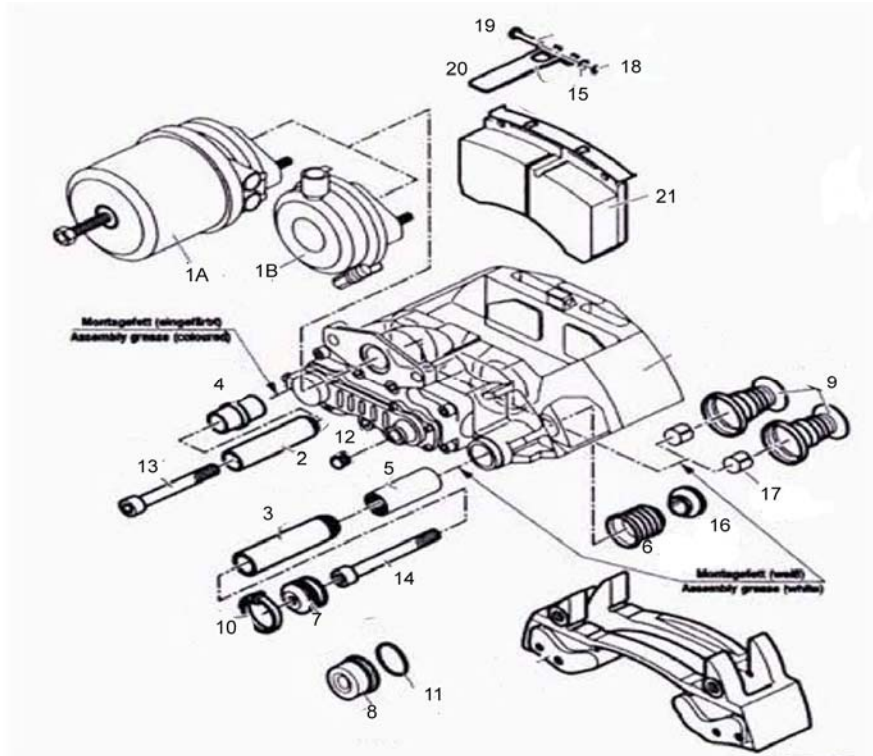

Hendrickson Maxitraax Brake Caliper

Item:	Part No:	Description:	Item:	Part No:	Description:
1A	HD98832-020	BRAKE BOOSTER TYPE 12/16			
1B	HDS-27340	BRAKE BOOSTER TYPE 14/24			
2	KIT 1	SLEEVE			
3	KIT 2	SLEEVE			
4	KIT 1	RUBBER BUSHING			
5	KIT 2	BRASS BUSHING			
6	KIT 2	INNER BOOT			
7	N.S.S	OUTER BOOT			
8	KIT 2	STEEL CAP			
9	KIT 3	TAPPET WITH BOOT			
10	N.S.S	OUTER BOOT CLIP			
11	KIT 2	ORING	KIT 1	HD97097-001	RUBBER BUSH GUIDE KIT
12	N.S.S	ADJUSTER CAP	KIT 2	HD97097-002	GUIDE AND BUSH KIT
13	KIT 1	CALIPER BOLT	KIT 3	HD97097-003	TAPPET AND BOOT KIT
14	KIT 2	CALIPER BOLT			
15	N.S.S	WASHER			
16	KIT 2	RING			
17	KIT 3	TAPPET BUSH			
18	N.S.S	SPRING CLIP (REFER HENDRICKSON)			
19	N.S.S	PAD RETAINER PIN			
20	N.S.S	PAD RETAINER			
21	HD98881-005	DISC PAD KIT