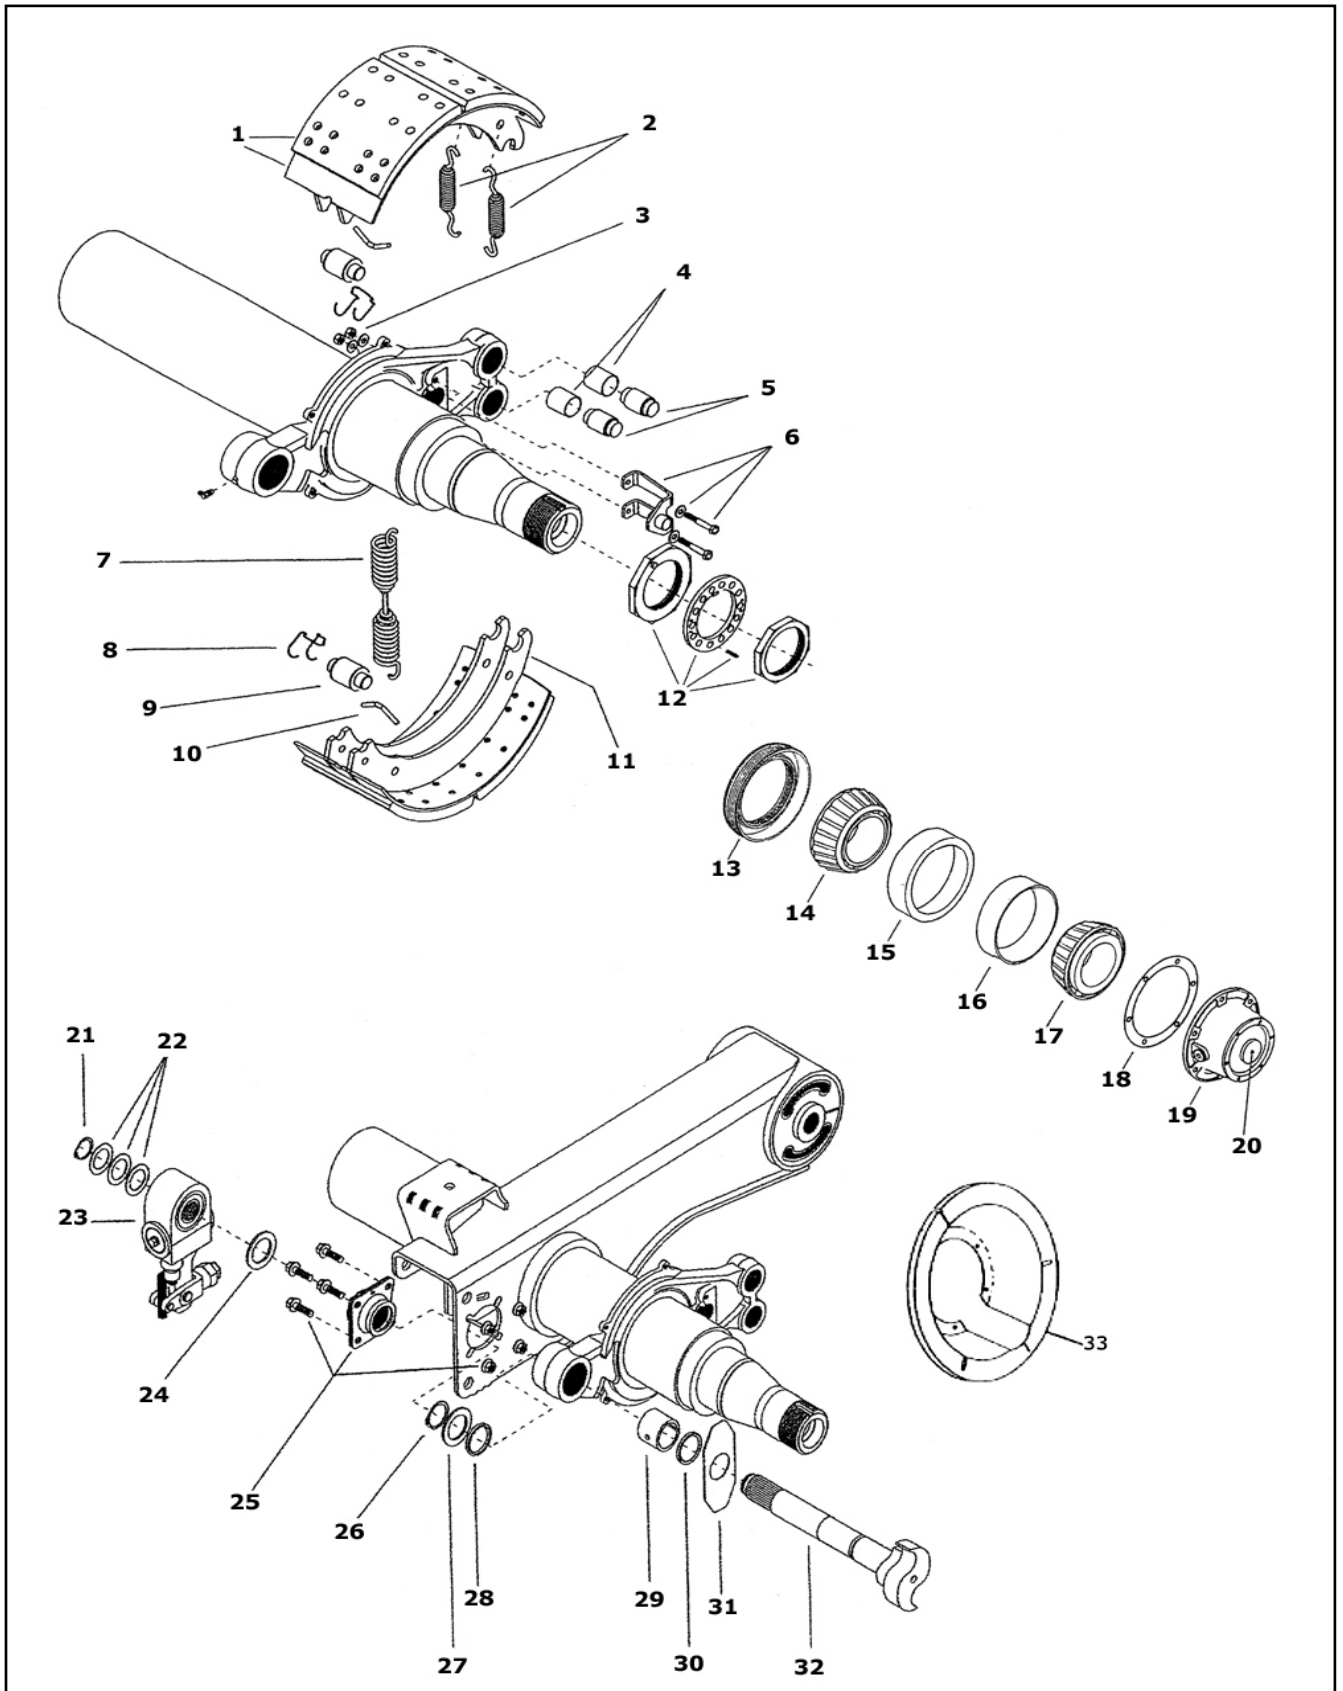

Hendrickson Intraax 16-1/2" x 7" Brakes

Hendrickson Intraax 16-1/2" x 7" Brakes

Item:	Part No:	Description:	Item:	Part No:	Description:
1A	FP5042B	LINED SHOE 4515 RIVETED			
1B	FP5042R	LINED SHOE 4515 BONDED			
1C	FP5058R	LINED SHOE 4707 RIVETED			
2	FP19.860	BRAKE RETAINING SPRING			
3	HDS-21064	ABS BRACKET KIT			ITEM 9
4A	FP16.563	ANCHOR PIN BUSH S/S	FP32.1425		CAM ROLLER SMOOTH STD
4B	FP3207B	ANCHOR PIN BUSH BI METAL	FP32.1426		CAM ROLLER SMOOTH 1/8" OS
5	FP15.542	ANCHOR PIN	FP32.1427		CAM ROLLER SMOOTH 1/4" OS
6A	HDS-21064	HN ABS BRACKET KIT	FP32.1428		CAM ROLLER KNURLED STD
6B	HDS-21070	HP ABS BRACKET KIT	FP32.1428A		CAM ROLLER KNURLED 1/8" OS
7	FP19.856	RETURN SPRING	FP32.1428B		CAM ROLLER KNURLED 1/4" OS
8	FP34.1529	ROLLER RETAINER			
9	SEE TABLE	CAM ROLLER			ITEM 13
10	FP20.881	SPRING RETAINER	FP755400		SEAL BARRIER TYPE GREASE
11A	FP21.898	UNLINED SHOE - SUIT 4515	ZCR46305		SEAL CR
11B	ZATBP7074	UNLINED SHOE - SUIT 4707	ZST307-0743		SEAL STEMCO OIL
12A	HDA-20492	HN SPINDLE NUT KIT			
12B	HDS-20475	HP SPINDLE NUT KIT			
13	SEE TABLE	HUB SEAL			CAMSHAFT KITS
14	TMHM218248	INNER CONE	FP3108		CAMSHAFT WASHER KIT
15	TMHM218210	INNER CUP	FP43.7032		CAMSHAFT BUSH KIT
16	TMHM212011	OUTER CUP	HDS-28890		CAM TUBE SERVICE KIT
17	TMHM212049	OUTER CONE			
18	ZST343-3067	GASKET			BRAKE SHOE HARDWARE KIT
19	ZST343-4009	HUB CAP OIL, 6 HOLE	FP3333		BRAKE KIT SMOOTH ROLLER Q TYPE
20	ZST359-5990	PLUG	FP3333HD		BRAKE KIT SMOOTH ROLLER Q TYPE
21	FP29.1301	CIRCLIP	FP3333HDK		BRAKE KIT KNURLED ROLLER Q TYPE
22	FP35.1580	WASHER	FP3333K		BRAKE KIT KNURLED ROLLER Q TYPE
23A	FP5025	SLACK ADJUSTER MANUAL 1-1/2" X 28 SP	FP3333LS		BRAKE KIT SMOOTH ROLLER Q TYPE
23B	BR22112	SLACK ADJUSTER AUTO 1-1/2 X 28 SP			
24	HDA-20822	S CAM JOURNAL WASHER			
25	HDS-25440	S CAM SUPPORT BUSHING			
26	HDA-20808	SPIDER RETAINER RING			
27	HDA-20822	S-CAM JOURNAL WASHER			
28A	HDA-20807	SPIDER SEAL 1-7/8" OD			
28B	HDS-22885	SPIDER SEAL 2" OD			
29A	HDS-20823	SPIDER CAM SHAFT BUSH 47MM OD			
29B	HDS-22898	SPIDER CAM SHAFT BUSH 50MM OD			
30A	HDA-20807	SPIDER SEAL 1-7/8" OD			
30B	HDS-22885	SPIDER SEAL 2" OD			
31	FP29.1319	OUTER CAM WASHER			
32A	ZWT2045	CAMSHAFT LH 11" 28 SPLINE			
32B	ZWT2046	CAMSHAFT RH 11" 28 SPLINE			
33	FP33.1476A	DUST SHIELD