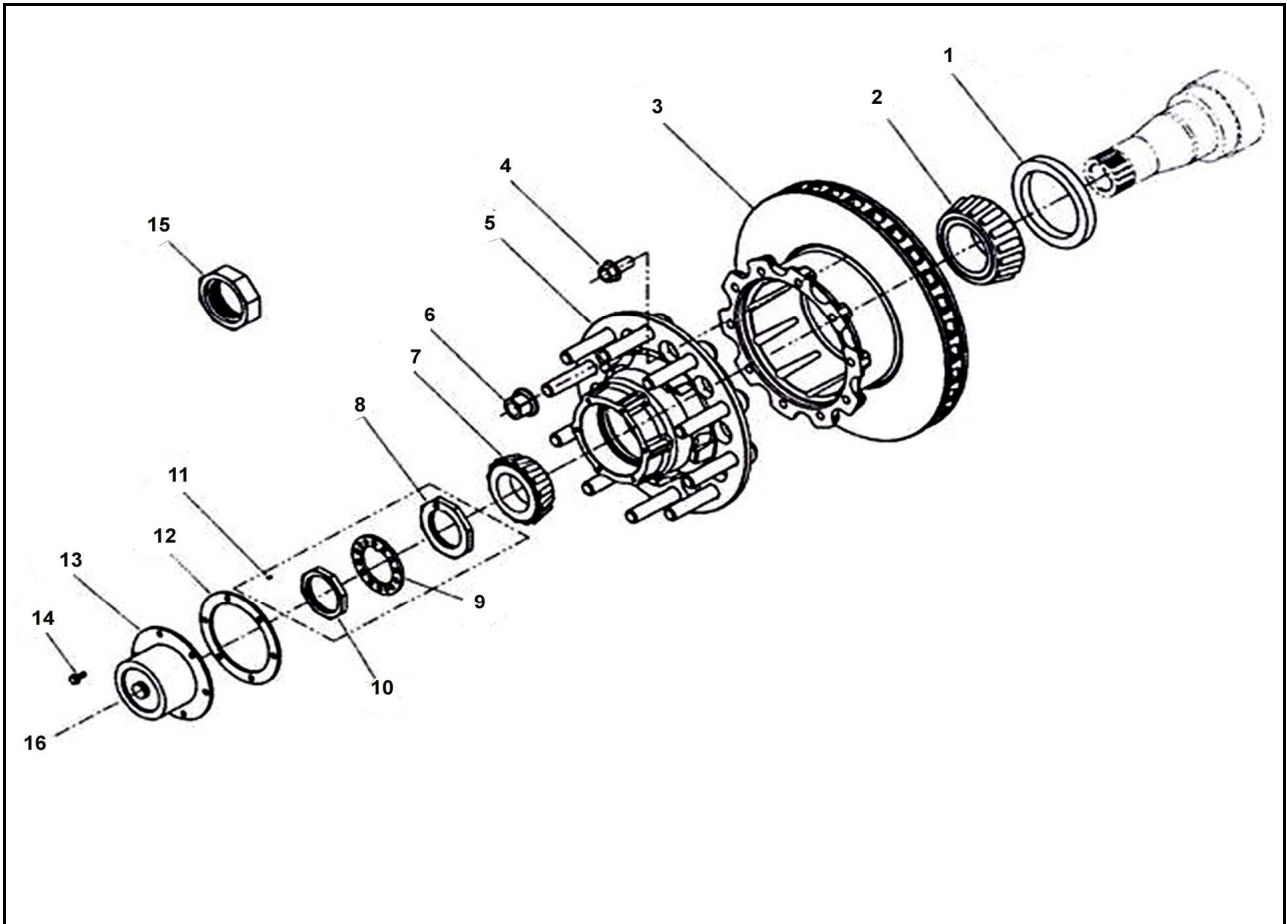

Hendrickson Maxitraax Hub Assy

Item:	Part No:	Description:	Item:	Part No:	Description:
1	HD98794-001	HUB SEAL			
2	HD98799-004	INNER BEARING			
3	HDS-26925	ROTOR 430mm			
4	N/A	HUB/ROTOR BOLT 14mm X 60mm			
5	N/A	HUB ASSY			
6	FPMM905	WHEEL NUT			
7	HD98799-003	OUTER BEARING			
8	HDA-1985	INNER NUT			
9	HDA-20493	LOCK WASHER			
10	HDA-1986	OUTER NUT			
11	HDSA-2800-6	SET SCREW			
12	ZST330-3067	HUB CAP GASKET			
13	ZST343-4009	HUB CAP			
14	HD98879-004	HUB CAP BOLTS / WASHER			
15	HD98994-002	ONE PIECE AXLE NUT SET			
16	ZST359-5990	HUB CAP PLUG			