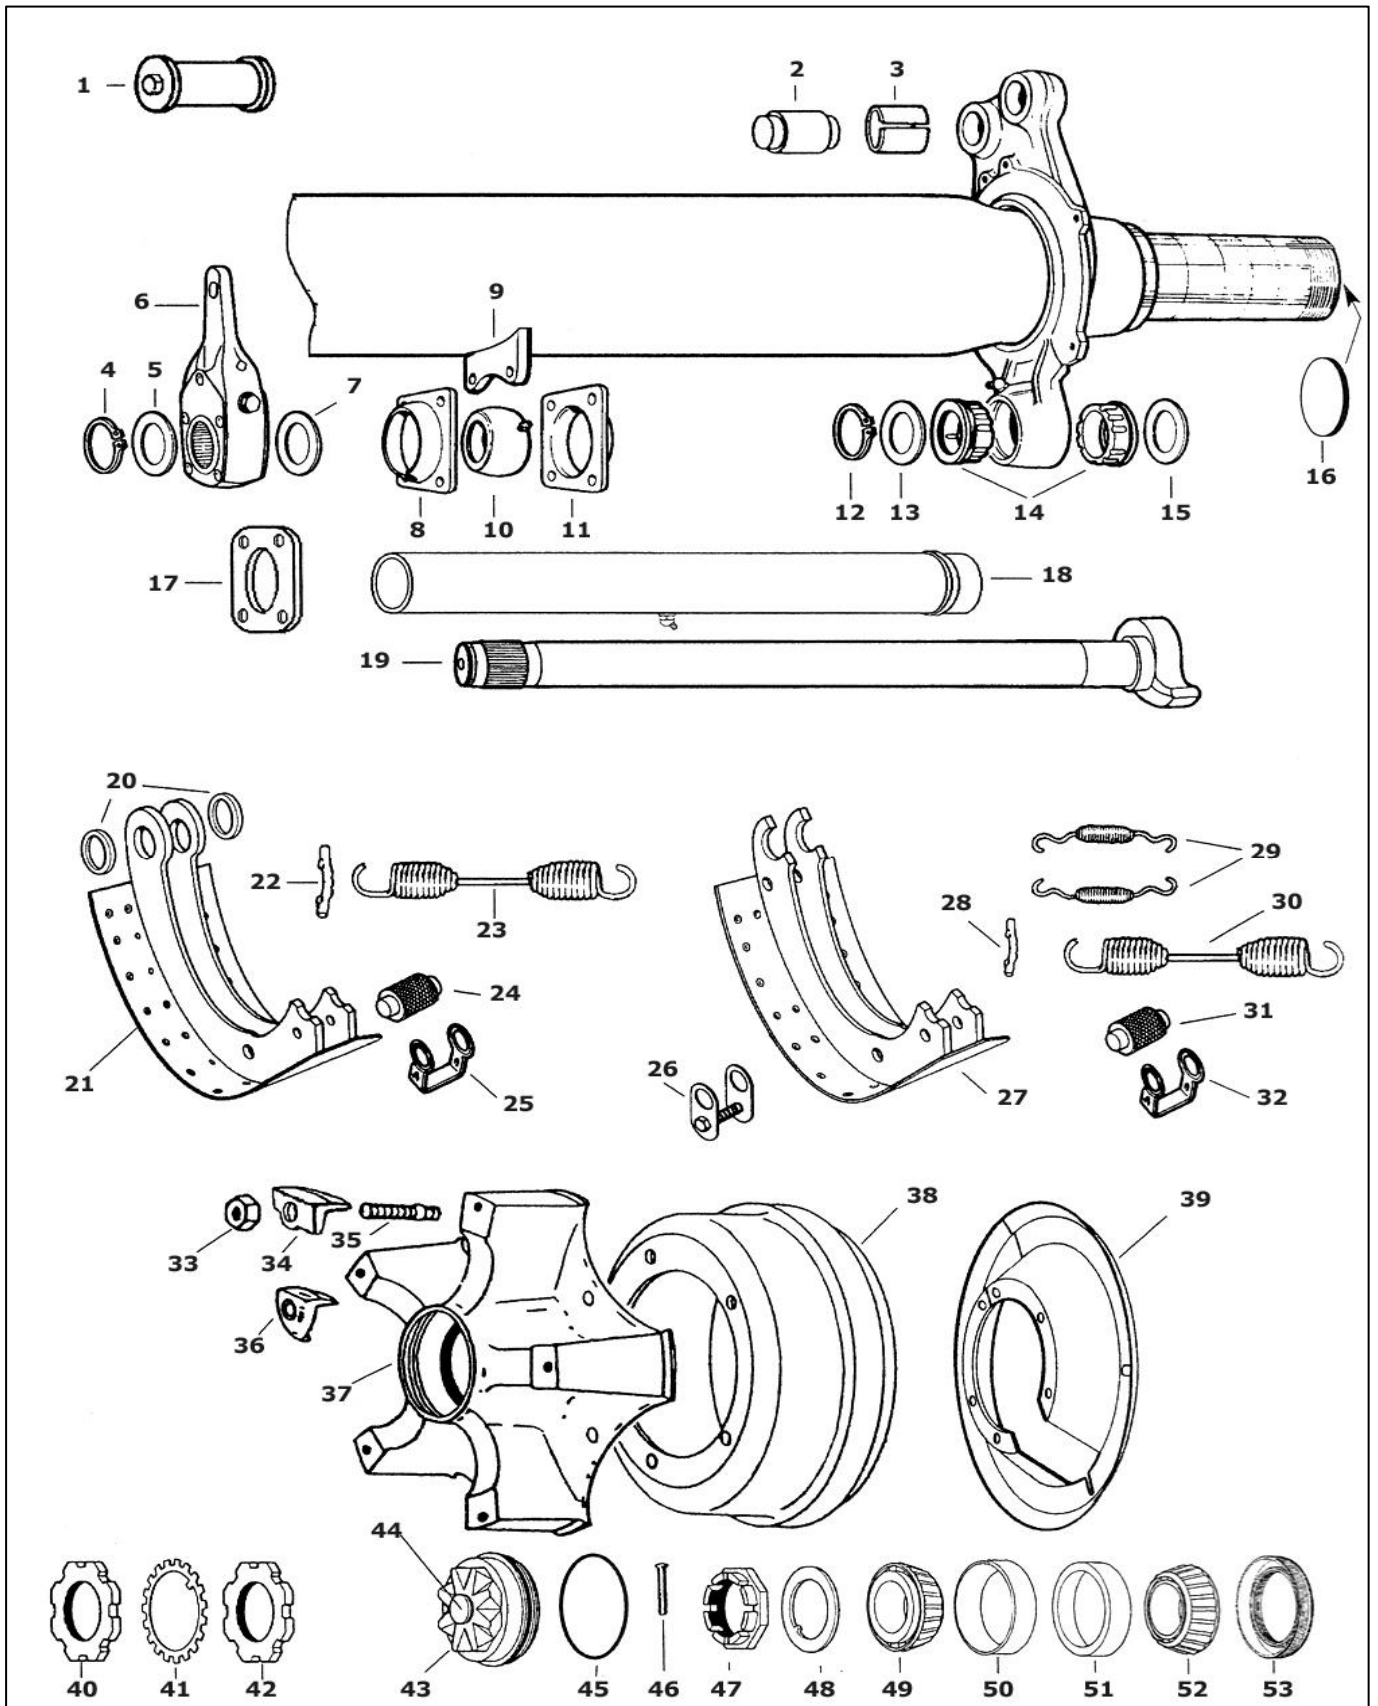

Holland P Series Axle 16-1/2" X 7" Brakes

Holland T Series Axle

16-1/2" X 7" Brakes

Holland T Series Axle

16-1/2" X 7" Brakes

Item:	Part No:	Description:	Item:	Part No:	Description:
1A	FP3200	ANCHOR PIN SHORT 2-1/4"	50	SEE TABLE	OIL SEAL
1B	FP3304	ANCHOR PIN LONG 2-13/16"			
2	FP15.542	ANCHOR PIN XEM			ITEM 23 & 30
3	FP3207B	ANCHOR PIN BUSH		FP32.1425	CAM ROLLER SMOOTH STD
4	FP29.1301	CIRCLIP		FP32.1426	CAM ROLLER SMOOTH 1/8" OS
5	FP29.1308	WASHER		FP32.1427	CAM ROLLER SMOOTH 1/4" OS
6	FP5021	SLACK ADJUSTER 1-5/8" X 37 SPLINE		FP32.1428	CAM ROLLER KNURLED STD
7	FP29.1322	WASHER 1-5/8"		FP32.1428A	CAM ROLLER KNURLED 1/8" OS
8	FP30.1365	PLATE KIT		FP32.1428B	CAM ROLLER KNURLED 1/4" OS
9	NA	BRACKET			
10	FP27.1194	BUSH CAM PROPAR			
11	FP30.1365	PLATE KIT			ITEM 50
12	FP29.1302	CIRCLIP		FP755400	BARRIER SEAL
13	FP29.1322	WASHER		ZCR46305	CR SEAL
14	FP28.1237	BUSH		ZST307-0743	STEMCO SEAL
15	FP29.1322	WASHER			
16	FP31.1408	BRACKET			
17A	FP31.1430	CAM TUBE SHORT 320MM			CAMSHAFT KITS
17B	FP31.1430A	CAM TUBE LONG 457MM		FP3109	CAMSHAFT WASHER KIT
18A	FP2001	CAMSHAFT LH 21-1/8" 37 SPLINE		FP43.7039	CAMSHAFT BUSH KIT
18B	FP2002	CAMSHAFT RH 21-1/8" 37 SPLINE			
18C	FP2007	CAMSHAFT LH 16-1/8" 37 SPLINE			
18D	FP2008	CAMSHAFT RH 16-1/8" 37 SPLINE			BRAKE SHOE HARDWARE KIT
19	FP3302	WASHER		FP3332	BRAKE KIT SMOOTH ROLLER P TYPE
20	FP21.895	BRAKE SHOE		FP3332ES	BRAKE KIT SMOOTH ROLLER P TYPE
21	FP20.881	PIN RETURN		FP3332K	BRAKE KIT KNURLED ROLLER P TYPE
22	FP19.853	RETURN SPRING		FP3332KES	BRAKE KIT KNURLED ROLLER P TYPE
23	SEE TABLE	CAM ROLLER STD		FP3333	BRAKE KIT SMOOTH ROLLER Q TYPE
24	SEE ITEM 25	RETAINER		FP3333HD	BRAKE KIT SMOOTH ROLLER Q TYPE
25	FP3415	RETAINER KIT		FP3333HDK	BRAKE KIT KNURLED ROLLER Q TYPE
26	FP21.900	BRAKE SHOE XEM		FP3333K	BRAKE KIT KNURLED ROLLER Q TYPE
27	FP20.881	PIN RETURN SPRING		FP3333LS	BRAKE KIT SMOOTH ROLLER Q TYPE
28	FP19.860	RETURN SPRING			
29	FP19.856	RETURN SPRING			
30	SEE TABLE	CAM ROLLER STD			
31	SEE ITEM 25	RETAINER			
32	FP6002	NUT 3/4"			
33	FPTF60	CLAMP GP			
34	FP6001	STUD 3/4"			
35	FPTF62	CLAMP MALCO TYPE			
36A	ZTFST301	GP HUB ASSY			
36B	ZTFST315	HUB ASSY MALCO TYPE			
37	ZTFDM185	BRAKE DRUM			
38	FP33.1476A	DUST SHIELD			
39	ZST359-5990	HUB CAP PLUG			
40	ZST343-4009	HUB CAP			
41	ZST330-3067	HUB CAP GASKET			
42	FP12.393	NUT OUTER			
43	FP12.394	LOCK WASHER			
44	FP12.392	LOCK WASHER			
45	FP12.391	NUT AXLE INNER			
46	TMHM212049	OUTER CONE			
47	TMHM212011	OUTER CUP			
48	THHM218210	INNER CUP			
49	TMHM218248	INNER CONE			