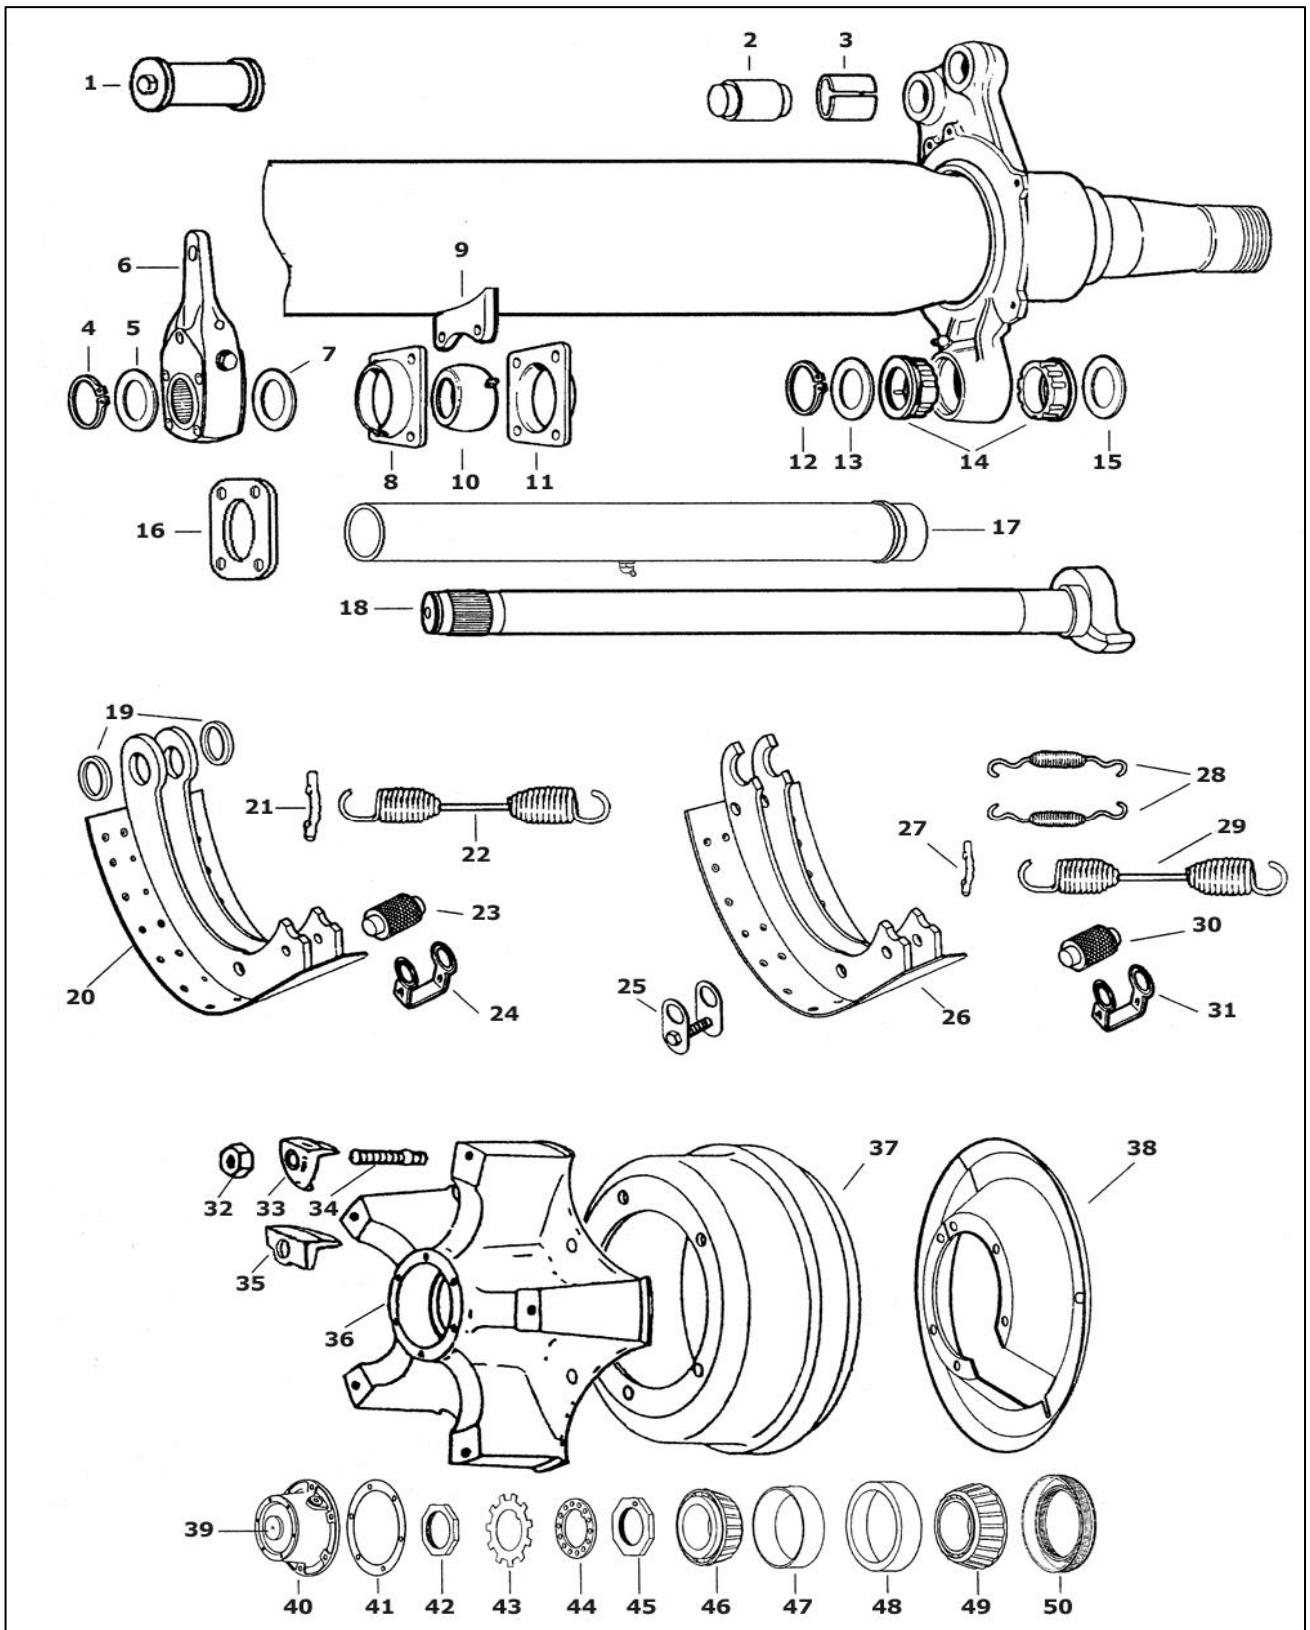

Holland P Series Axle 16-1/2" X 7" Brakes

Holland T Series Axle

16-1/2" X 7" Brakes

Holland T Series Axle

16-1/2" X 7" Brakes

Item:	Part No:	Description:	Item:	Part No:	Description:
1A	FP3200	ANCHOR PIN SHORT 2-1/4"	50	SEE TABLE	OIL SEAL
1B	FP3304	ANCHOR PIN LONG 2-13/16"			
2	FP15.542	ANCHOR PIN XEM			ITEM 23 & 30
3	FP3207B	ANCHOR PIN BUSH		FP32.1425	CAM ROLLER SMOOTH STD
4	FP29.1301	CIRCLIP		FP32.1426	CAM ROLLER SMOOTH 1/8" OS
5	FP29.1308	WASHER		FP32.1427	CAM ROLLER SMOOTH 1/4" OS
6	FP5021	SLACK ADJUSTER 1-5/8" X 37 SPLINE		FP32.1428	CAM ROLLER KNURLED STD
7	FP29.1322	WASHER 1-5/8"		FP32.1428A	CAM ROLLER KNURLED 1/8" OS
8	FP30.1365	PLATE KIT		FP32.1428B	CAM ROLLER KNURLED 1/4" OS
9	NA	BRACKET			
10	FP27.1194	BUSH CAM PROPAR			
11	FP30.1365	PLATE KIT			ITEM 50
12	FP29.1302	CIRCLIP		FP755400	BARRIER SEAL
13	FP29.1322	WASHER		ZCR46305	CR SEAL
14	FP28.1237	BUSH		ZST307-0743	STEMCO SEAL
15	FP29.1322	WASHER			
16	FP31.1408	BRACKET			
17A	FP31.1430	CAM TUBE SHORT 320MM			CAMSHAFT KITS
17B	FP31.1430A	CAM TUBE LONG 457MM		FP3109	CAMSHAFT WASHER KIT
18A	FP2001	CAMSHAFT LH 21-1/8" 37 SPLINE		FP43.7039	CAMSHAFT BUSH KIT
18B	FP2002	CAMSHAFT RH 21-1/8" 37 SPLINE			
18C	FP2007	CAMSHAFT LH 16-1/8" 37 SPLINE			
18D	FP2008	CAMSHAFT RH 16-1/8" 37 SPLINE			BRAKE SHOE HARDWARE KIT
19	FP3302	WASHER		FP3332	BRAKE KIT SMOOTH ROLLER P TYPE
20	FP21.895	BRAKE SHOE		FP3332ES	BRAKE KIT SMOOTH ROLLER P TYPE
21	FP20.881	PIN RETURN		FP3332K	BRAKE KIT KNURLED ROLLER P TYPE
22	FP19.853	RETURN SPRING		FP3332KES	BRAKE KIT KNURLED ROLLER P TYPE
23	SEE TABLE	CAM ROLLER STD		FP3333	BRAKE KIT SMOOTH ROLLER Q TYPE
24	SEE ITEM 25	RETAINER		FP3333HD	BRAKE KIT SMOOTH ROLLER Q TYPE
25	FP3415	RETAINER KIT		FP3333HDK	BRAKE KIT KNURLED ROLLER Q TYPE
26	FP21.900	BRAKE SHOE XEM		FP3333K	BRAKE KIT KNURLED ROLLER Q TYPE
27	FP20.881	PIN RETURN SPRING		FP3333LS	BRAKE KIT SMOOTH ROLLER Q TYPE
28	FP19.860	RETURN SPRING			
29	FP19.856	RETURN SPRING			
30	SEE TABLE	CAM ROLLER STD			
31	SEE ITEM 25	RETAINER			
32	FP6002	NUT 3/4"			
33	FPTF60	CLAMP GP			
34	FP6001	STUD 3/4"			
35	FPTF62	CLAMP MALCO TYPE			
36A	ZTFST301	GP HUB ASSY			
36B	ZTFST315	HUB ASSY MALCO TYPE			
37	ZTFDM185	BRAKE DRUM			
38	FP33.1476A	DUST SHIELD			
39	ZST359-5990	HUB CAP PLUG			
40	ZST343-4009	HUB CAP			
41	ZST330-3067	HUB CAP GASKET			
42	FP12.393	NUT OUTER			
43	FP12.394	LOCK WASHER			
44	FP12.392	LOCK WASHER			
45	FP12.391	NUT AXLE INNER			
46	TMHM212049	OUTER CONE			
47	TMHM212011	OUTER CUP			
48	THHM218210	INNER CUP			
49	TMHM218248	INNER CONE			