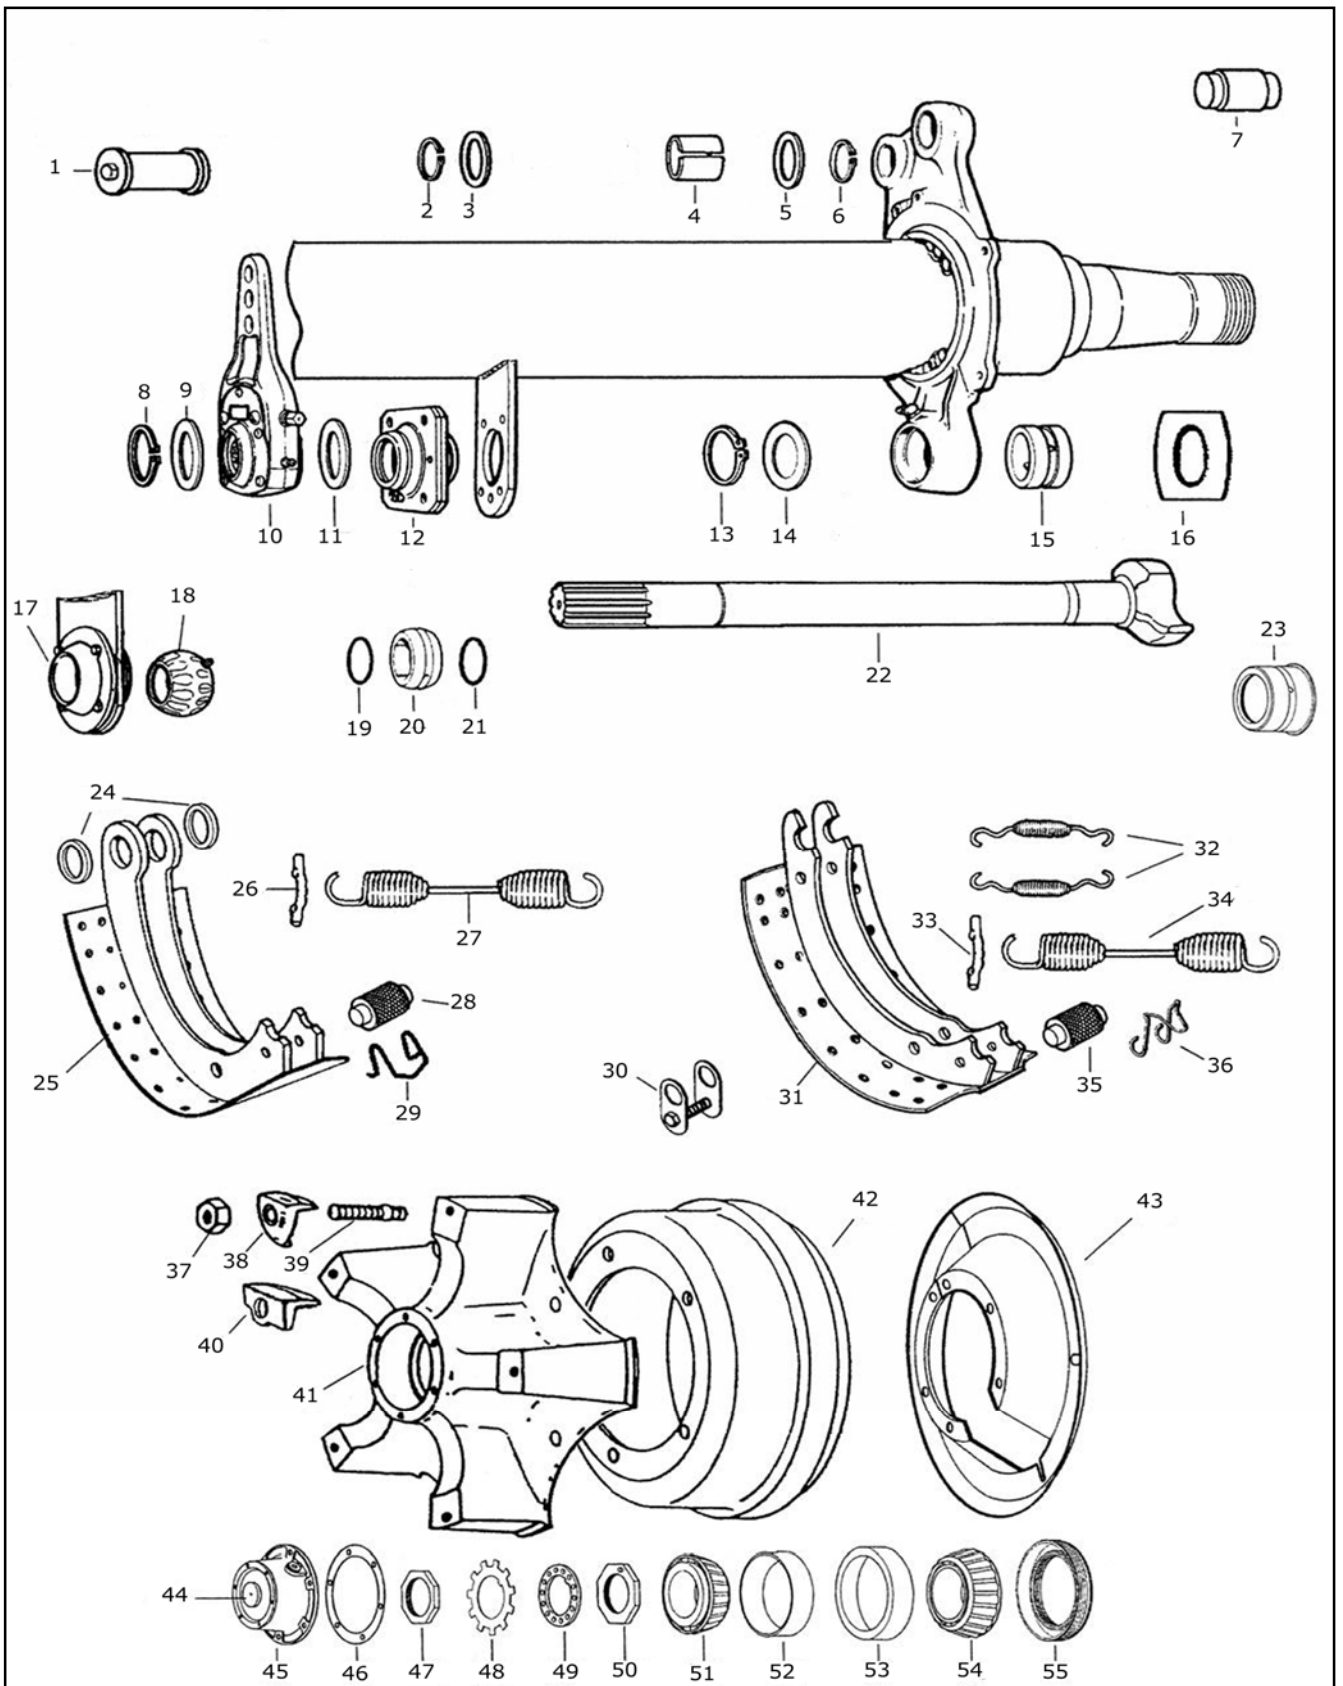

KIC Sudisa 10000 Series Axle

KIC Sudisa 10000 Series Axle

Item:	Part No:	Description:	Item:	Part No:	Description:
1A	FP3200	ANCHOR PIN SHORT 2-1/4"	54	TMHM218248	INNER CONE
1B	FP3304	ANCHOR PIN LONG 2-13/16"	55	SEE TABLE	HUB SEAL
2	FP34.1525	CIRCLIP			
3	FP35.1580	WASHER			
4	FP3207B	ANCHOR PIN BUSH			ITEM 28 & 35
5	FP35.1580	WASHER		FP32.1425	CAM ROLLER SMOOTH STD
6	FP34.1525	CIRCLIP		FP32.1426	CAM ROLLER SMOOTH 1/8" OS
7	FP15.542	Q BRAKE ANCHOR PIN		FP32.1427	CAM ROLLER SMOOTH 1/4" OS
8	FP29.1301	CIRCLIP		FP32.1428	CAM ROLLER KNURLED STD
9	FP29.1308	WASHER		FP32.1428A	CAM ROLLER KNURLED 1/8" OS
10	FP5020	SLACK ADJUSTER 1-1/2" X 10 SPLINE		FP32.1428B	CAM ROLLER KNURLED 1/4" OS
11	FP29.1308	WASHER			
12	FP30.1358	BRACKET & BUSH ASSY			
13	FP29.1301	CIRCLIP			ITEM 55
14	FP29.1308	WASHER		FP755400	BARRIER SEAL
15	FP28.1238	BUSH		ZCR46305	CR SEAL
16	FP29.1319	D WASHER		ZST307-0743	STEMCO SEAL
17	FP30.1357	RETAINER PLATE			
18	FP27.1195	INNER CAM BUSH			
19	FP27.1208	O RING			CAMSHAFT KITS
20	FP27.1197	BUSH		FP3108	CAMSHAFT WASHER KIT
21	FP27.1208	O RING		FP43.7037	CAMSHAFT BUSH KIT
22A	FP2003	CAMSHAFT LH 20-3/8" 10 SPLINE			
22B	FP2004	CAMSHAFT RH 20-3/8" 10 SPLINE			BRAKE SHOE HARDWARE KIT
23	03.2238.5	BUSH HD 2 X 1-1/2"		FP3332	BRAKE KIT SMOOTH ROLLER P TYPE
24	FP3302	SUPPORT WASHER		FP3332ES	BRAKE KIT SMOOTH ROLLER P TYPE
25	FP21.889	UNLINED BRAKE SHOE		FP3332K	BRAKE KIT KNURLED ROLLER P TYPE
26	FP20.881	SPRING RETAINER		FP3332KES	BRAKE KIT KNURLED ROLLER P TYPE
27	FP19.853	RETURN SPRING		FP3333	BRAKE KIT SMOOTH ROLLER Q TYPE
28	SEE TABLE	CAM ROLLER		FP3333HD	BRAKE KIT SMOOTH ROLLER Q TYPE
29	FP34.1529	ROLLER RETAINER		FP3333HDK	BRAKE KIT KNURLED ROLLER Q TYPE
30	FP3415	RETAINER KIT		FP3333K	BRAKE KIT KNURLED ROLLER Q TYPE
31	FP21.898	UNLINED BRAKE SHOE		FP3333LS	BRAKE KIT SMOOTH ROLLER Q TYPE
32	FP19.860	RETURN SPRING			
33	FP20.881	SPRING RETAINER			
34	FP19.856	RETURN SPRING HD			
35	SEE TABLE	ROLLER, CAM			
36	FP34.1532	ROLLER RETAINER			
37	FP6002	WHEEL NUT 3/4"			
38	FPTF60	WHEEL CLAMP			
39	FP6001	WHEEL STUD 3/4"			
40	FPTF62	WHEEL CLAMP (MALCO)			
41A	ZTFST301	HUB ASSY			
41B	ZTFST315	HUB SSY (MALCO)			
42	ZTFDM185	BRAKE DRUM			
43	FP33.1476A	DUST SHIELD			
44	ZST359-5990	HUB CAP PLUG			
45	ZST343-4009	HUB CAP			
46	ZST330-3067	HUB CAP GASKET			
47	FP12.393	OUTER LOCK NUT			
48	FP12.394	LOCK TAB WASHER			
49	FP12.392	LOCK WASHER			
50	FP12.391	INNER LOCKNUT			
51	TMHM212049	OUTER CONE			
52	TMHM212011	OUTER CUP			
53	TMHM218210	INNER CUP			