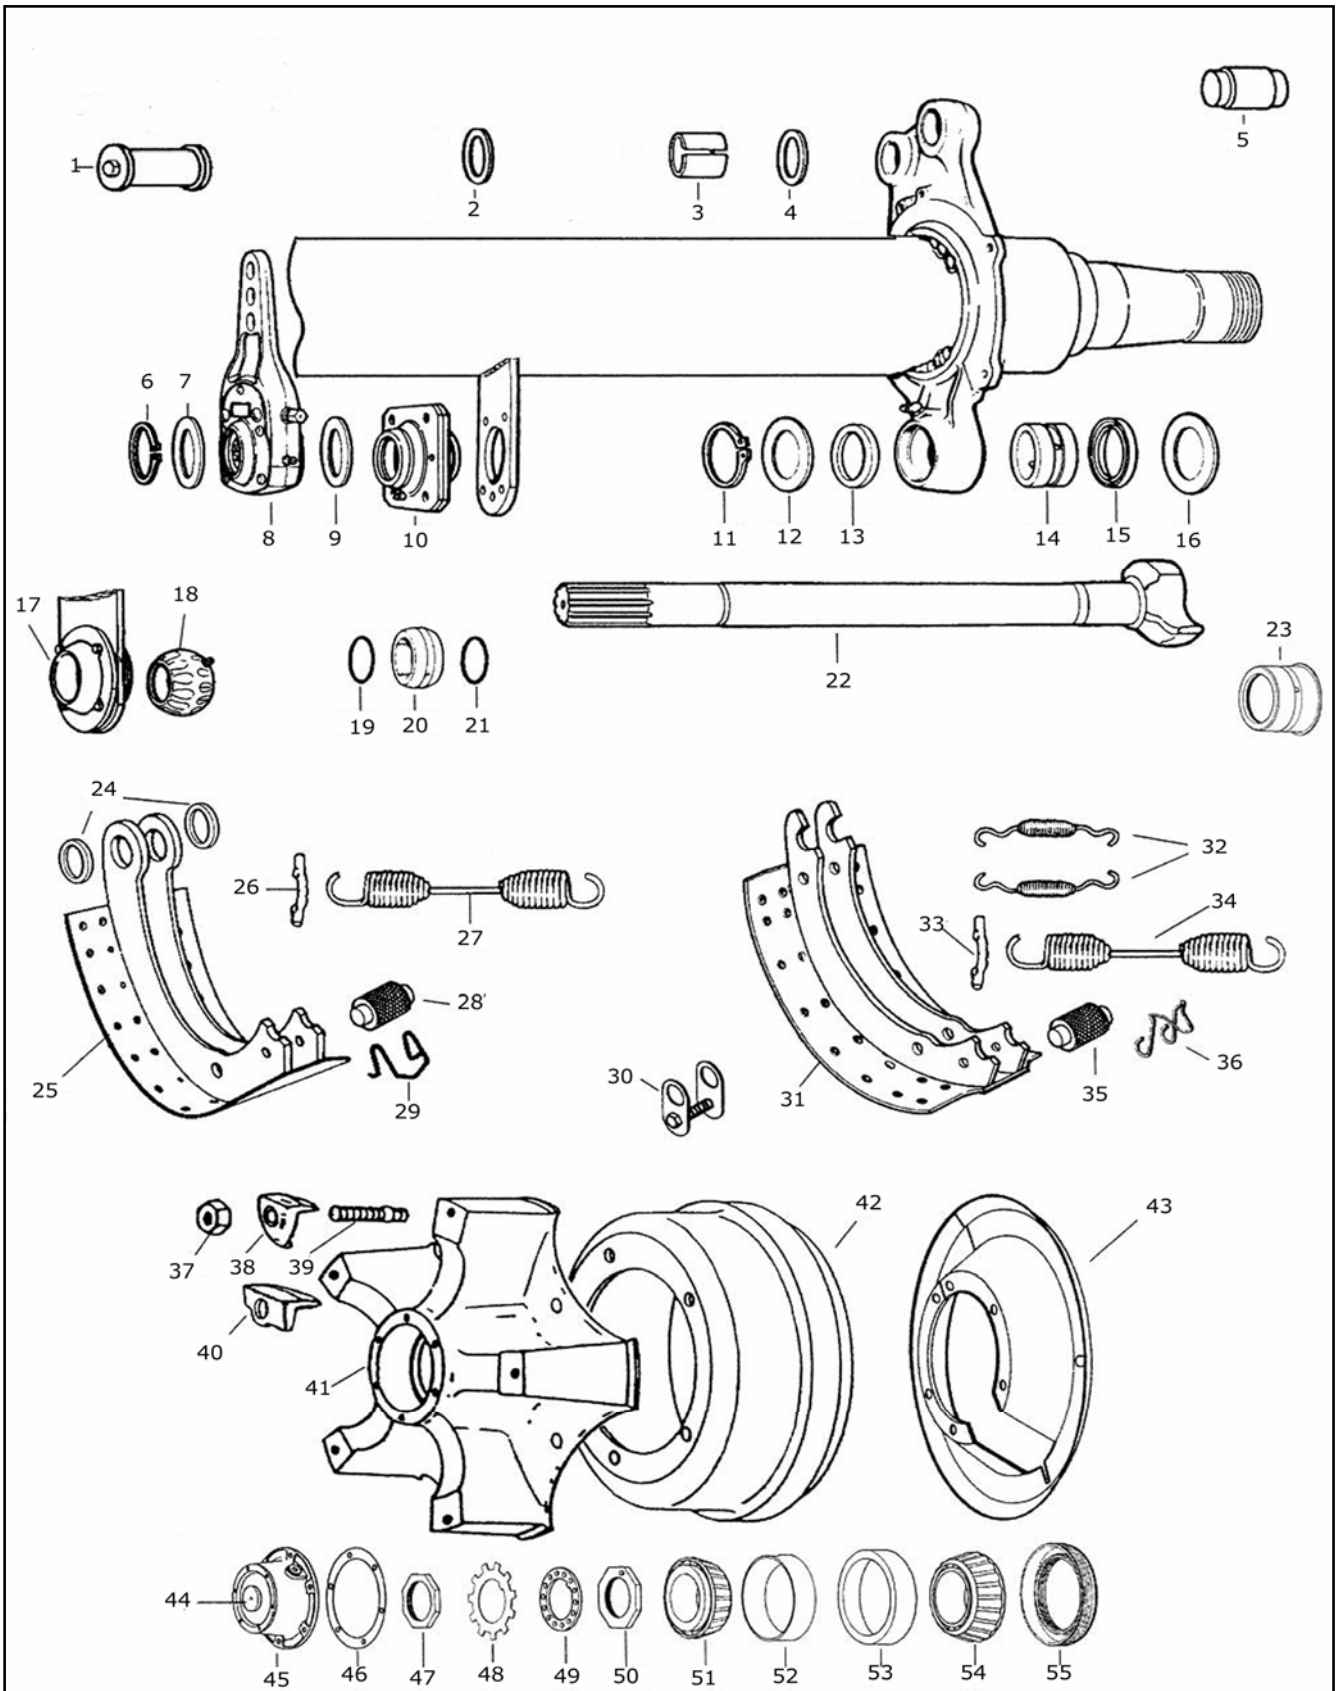

KIC Sudisa 11000 Series Axle

KIC Sudisa 11000 Series Axle

Item:	Part No:	Description:	Item:	Part No:	Description:
1A	FP3200	ANCHOR PIN SHORT 2-1/4"	53	TMHM218210	INNER CUP
1B	FP3304	ANCHOR PIN LONG 2-13/16"	54	TMHM218248	INNER CONE
2	FP35.1580	WASHER	55	SEE TABLE	HUB SEAL
3	FP3207B	ANCHOR PIN BUSH			
4	FP35.1580	WASHER			
5	FP15.542	ANCHOR PIN QC			ITEM 28 & 35
6	FP29.1301	CIRCLIP		FP32.1425	CAM ROLLER SMOOTH STD
7	FP29.1309	WASHER		FP32.1426	CAM ROLLER SMOOTH 1/8" OS
8	FP5020	SLACK ADJUSTER 1-1/2" X 10 SPLINE		FP32.1427	CAM ROLLER SMOOTH 1/4" OS
9	FP29.1309	WASHER		FP32.1428	CAM ROLLER KNURLED STD
10	FP30.1358	BRACKET AND BUSH ASSY		FP32.1428A	CAM ROLLER KNURLED 1/8" OS
11	FP29.1302	CIRCLIP		FP32.1428B	CAM ROLLER KNURLED 1/4" OS
12	FP29.1312	WASHER			
13	FP29.1274	CAMSHAFT SEAL			
14	FP28.1238	BUSH CAMSHAFT			ITEM 55
15	FP29.1274	CAMSHAFT SEAL		FP755400	BARRIER SEAL
16	FP29.1312	WASHER		ZCR46305	CR SEAL
17	ZATBP3013	RETAINER PLATE		ZST307-0743	STEMCO SEAL
18	FP27.1195	BUSH CAM STD			
19	FP27.1208	O RING 1-1/2"			
20	FP27.1197	BUSH CAM			CAMSHAFT KITS
21	FP27.1208	O RING 1-1/2"		FP3108	CAMSHAFT WASHER KIT
22A	FP2003F	CAMSHAFT LH 24-1/8" 10 SPLINE			
22B	FP2004F	CAMSHAFT RH 24-1/8" 10 SPLINE			
23	03.2238.5	BUSH HD 2 X 1-1/2"			BRAKE SHOE HARDWARE KIT
24	FP3302	SUPPORT WASHER		FP3332	BRAKE KIT SMOOTH ROLLER P TYPE
25	FP21.889	UNLINED BRAKE SHOE		FP3332ES	BRAKE KIT SMOOTH ROLLER P TYPE
26	FP20.881	PIN RETURN SPRING		FP3332K	BRAKE KIT KNURLED ROLLER P TYPE
27	FP19.853	RETURN SPRING		FP3332KES	BRAKE KIT KNURLED ROLLER P TYPE
28	SEE TABLE	CAM ROLLER		FP3333	BRAKE KIT SMOOTH ROLLER Q TYPE
29	FP34.1529	ROLLER RETAINER WIRE TYPE		FP3333HD	BRAKE KIT SMOOTH ROLLER Q TYPE
30	FP3415	RETAINER KIT		FP3333HDK	BRAKE KIT KNURLED ROLLER Q TYPE
31	FP21.898	UNLINED BRAKE SHOE		FP3333K	BRAKE KIT KNURLED ROLLER Q TYPE
32	FP19.860	RETURN SPRING		FP3333LS	BRAKE KIT SMOOTH ROLLER Q TYPE
33	FP20.881	PIN RETURN SPRING			
34	FP19.856	RETURN SPRING			
35	SEE TABLE	CAM ROLLER			
36	FP34.1532	ROLLER RETAINER WIRE TYPE			
37	FP6002	WHEEL NUT 3/4"			
38	FPTF60	WHEEL CLAMP			
39	FP6001	WHEEL STUD 3/4"			
40	FPTF62	WHEEL CLAMP (MALCO)			
41A	ZTFST301	HUB ASSY			CAMSHAFT CONVERSION NOTE
41B	ZTFST315	HUB SSY (MALCO)			THIS AXLE MAY HAVE 1-1/2" X 1-5/8" CAMS 24-1/8" LONG USE 03.2238.5 BUSH 2" OD X 1-1/2" ID AND CONVERT TO 1-1/2" X 1-1/2" CAMS FP2003F & FP2004F AS LISTED ITEMS 21,22,23 & 24 WILL NOT BE REQUIRED. REPLACE ITEM 24 FP29.1312 WITH D WASHER FP29.1319
42	ZTFDM185	BRAKE DRUM			
43	FP33.1476A	DUST SHIELD			
44	ZST359-5990	HUB CAP PLUG			
45	ZST343-4009	HUB CAP			
46	ZST330-3067	HUB CAP GASKET			
47	FP12.393	OUTER LOCK NUT			
48	FP12.394	LOCK TAB WASHER			
49	FP12.392	LOCK WASHER			
50	FP12.391	INNER LOCKNUT			
51	TMHM212049	OUTER CONE			
52	TMHM212011	OUTER CUP